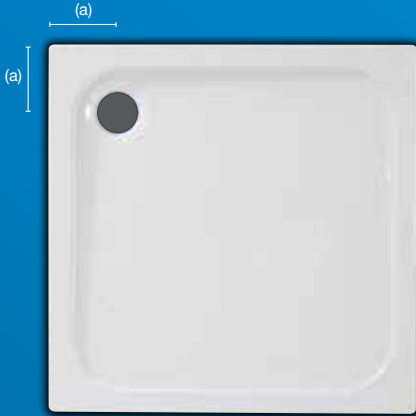

### SQUARE SHOWER TRAY

Size (mm)	Waste Position (a)	Product Code	Shower Tray (Inc. VAT)	Tray & Riser Kit (Inc. VAT)
760*760 Rect	147mm			
800*800 Rect	147mm			
900*900 Rect.	147mm			

### RECTANGULAR SHOWER TRAY

Size (mm)	Waste Position (a)	Product Code	Shower Tray (Inc. VAT)	Tray & Riser Kit (Inc. VAT)
760*760 Rect	147mm			
800*800 Rect	147mm			
900*760 Rect.	147mm			
900*900 Rect.	147mm			
1000*800 Rect	147mm			
1100*760 Rect	147mm			
1100*800Rect	147mm			
1200*700Rect	147mm			
1200*760 Rect	147mm			
1200*800 Rect	147mm			
1200*900 Rect	147mm			
1400*800 Rect	147mm			
1400*900 Rect.	147mm			
1500*700 Rect	147mm			
1500*800 Rect	147mm			
1500*900 Rect	147mm			
1685*700 Rect	147mm			
1600*800Rect	147mm			
1600*900 Rect	147mm			
1700*760 Rect	147mm			
1700*800 Rect	147mm			

### QUADRANT SHOWER TRAY

Size (mm)	Waste Position (a)	Product Code	Shower Tray (Inc. VAT)	Tray & Riser Kit (Inc. VAT)
800 Quad	250mm	130mm		
900*760 Quad LH	250mm	130mm		
900*760 Quad RH	250mm	130mm		
900*800 Quad LH	250mm	130mm		
900*800 Quad RH	250mm	130mm		
900 Quad	350mm	130mm		
1000*1000 Quad	350mm	130mm		
1000*800 Quad LH	350mm	130mm		
1000*800 Quad RH	350mm	130mm		
1200*800 Quad LH	450mm	130mm		
1200*800 Quad RH	450mm	130mm		
1200*900 Quad LH	450mm	130mm		
1200*900 Quad RH	450mm	130mm		