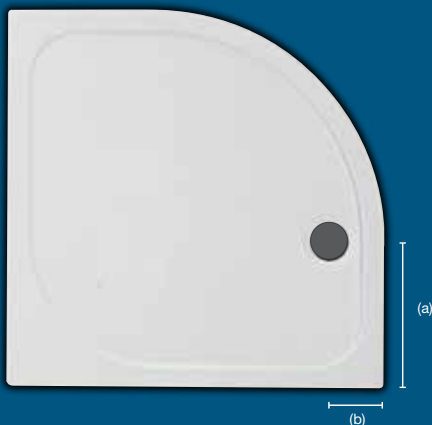

### SQUARE SHOWER TRAY

Size (mm)	Waste Position (a)	Product Code	Shower Tray (Inc. VAT)	Tray & Riser Kit (Inc. VAT)
760*760 Rect	147mm			
800*800 Rect	147mm			
900*900 Rect.	147mm			

### RECTANGULAR SHOWER TRAY

Size (mm)	Waste Position (a)	Product Code	Shower Tray (Inc. VAT)	Tray & Riser Kit (Inc. VAT)
760*760 Rect	147mm			
800*800 Rect	147mm			
900*760 Rect.	147mm			
900*900 Rect.	147mm			
1000*800 Rect	147mm			
1100*760 Rect	147mm			
1100*800Rect	147mm			
1200*700Rect	147mm			
1200*760 Rect	147mm			
1200*800 Rect	147mm			
1200*900 Rect	147mm			
1400*800 Rect	147mm			
1400*900 Rect.	147mm			
1500*700 Rect	147mm			
1500*800 Rect	147mm			
1500*900 Rect	147mm			
1685*700 Rect	147mm			
1600*800Rect	147mm			
1600*900 Rect	147mm			
1700*760 Rect	147mm			
1700*800 Rect	147mm			

### QUADRANT SHOWER TRAY

Size (mm)	Waste Position (a)	Product Code	Shower Tray (Inc. VAT)	Tray & Riser Kit (Inc. VAT)
800 Quad	250mm	130mm		
900*760 Quad LH	250mm	130mm		
900*760 Quad RH	250mm	130mm		
900*800 Quad LH	250mm	130mm		
900*800 Quad RH	250mm	130mm		
900 Quad	350mm	130mm		
1000*1000 Quad	350mm	130mm		
1000*800 Quad LH	350mm	130mm		
1000*800 Quad RH	350mm	130mm		
1200*800 Quad LH	450mm	130mm		
1200*800 Quad RH	450mm	130mm		
1200*900 Quad LH	450mm	130mm		
1200*900 Quad RH	450mm	130mm		