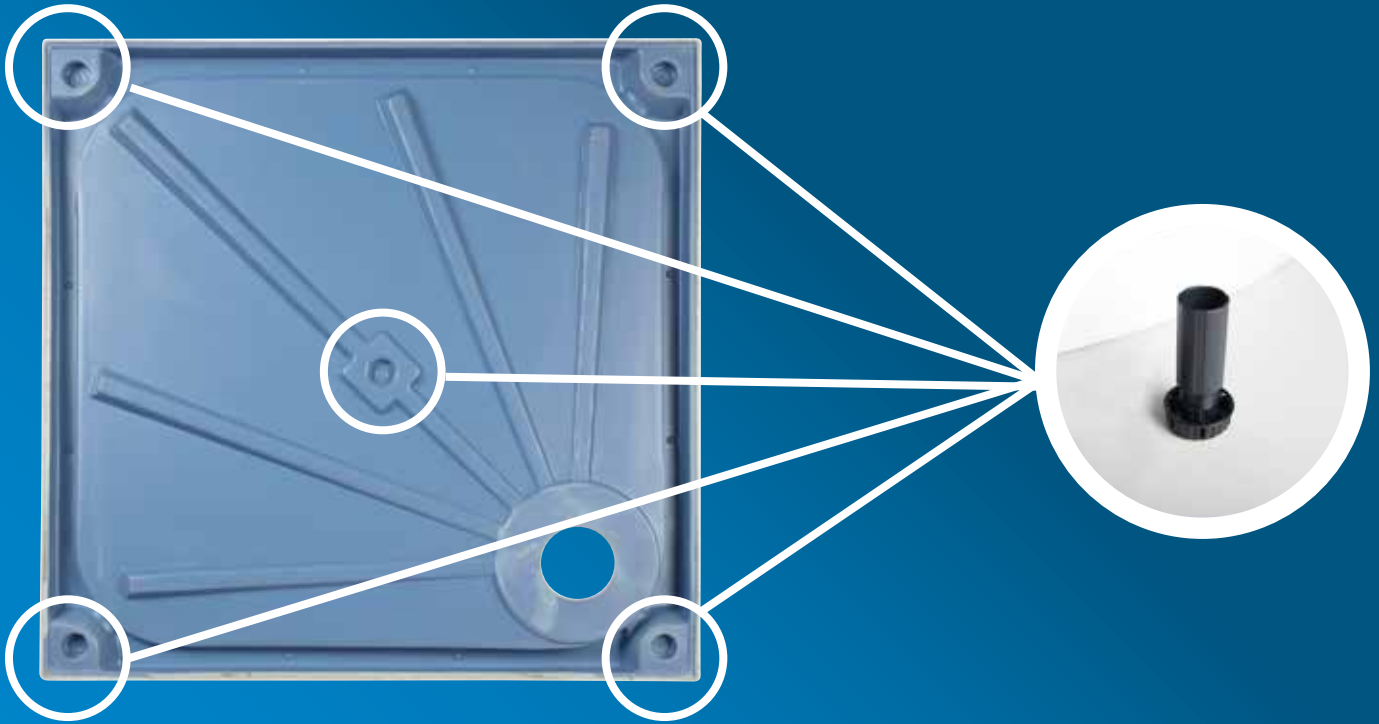

LEGS AND PANEL CLIP POSITIONING