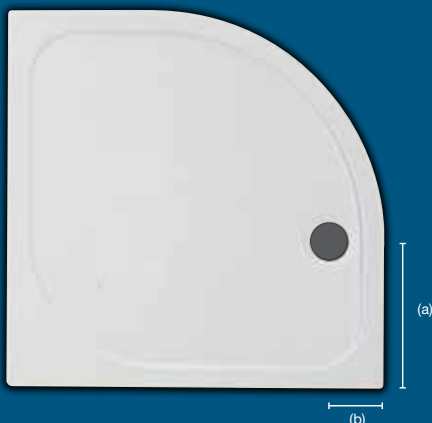

### SQUARE SHOWER TRAY

Size (mm)	Waste Position (a)	Product Code	Shower Tray (Inc. VAT)	Tray & Riser Kit (Inc. VAT)
760 x 760	147mm			
800 x 800	147mm			
900 x 900	147mm			

### RECTANGULAR SHOWER TRAY

Size (mm)	Waste Position (a)	Product Code	Shower Tray (Inc. VAT)	Tray & Riser Kit (Inc. VAT)
900 x 760	147mm			
1000 x 800	147mm			
1100 x 760	147mm			
1100 x 800	147mm			
1200 x 700	147mm			
1200 x 760	147mm			
1200 x 800	147mm			
1200 x 900	147mm			
1400 x 800	147mm			
1400 x 900	147mm			
1500 x 700	147mm			
1500 x 800	147mm			
1500 x 900	147mm			
1600 x 800	147mm			
1600 x 900	147mm			
1685 x 700	147mm			
1680 x 760	147mm			
1700 x 800 CW (Centre waste)	850mm			

### QUADRANT SHOWER TRAY

Size (mm)	Waste Position (a)	Waste Position (b)	Product Code	Shower Tray (Inc. VAT)	Tray & Riser Kit (Inc. VAT)
800 x 800	250mm	130mm			
900 x 900	350mm	130mm			
900 x 760	250mm	130mm			
<b>LH &amp; RH available</b>					
900 x 800	250mm	130mm			
<b>LH &amp; RH available</b>					
1000 x 800	350mm	130mm			
<b>LH &amp; RH available</b>					
1000 x 1000	350mm	130mm			
1200 x 800	450mm	130mm			
<b>LH &amp; RH available</b>					
1200 x 900	450mm	130mm			
<b>LH &amp; RH available</b>					