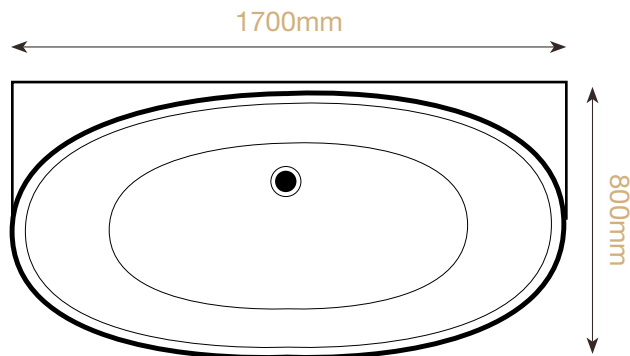

Solus Back to Wall