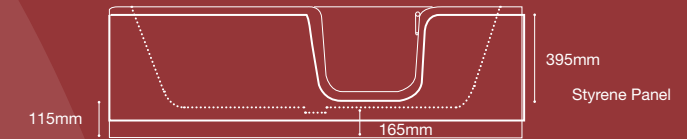

technical data

Soft Gel Headrest

Headrest provides support and comfort whilst bathing. This headrest can be removed for cleaning and re-adhered as required. (Optional extra)

technical data

Soft Gel Headrest

Headrest provides support and comfort whilst bathing. This headrest can be removed for cleaning and re-adhered as required. (Optional extra)