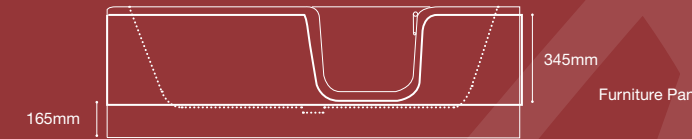

STD Bath pop up waste