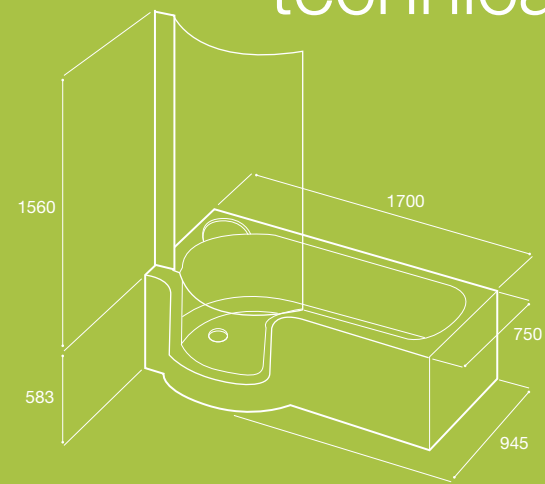

# technical data

Left Hand model shown  
Right Hand model also available  
\* Bath is 945mm at widest point