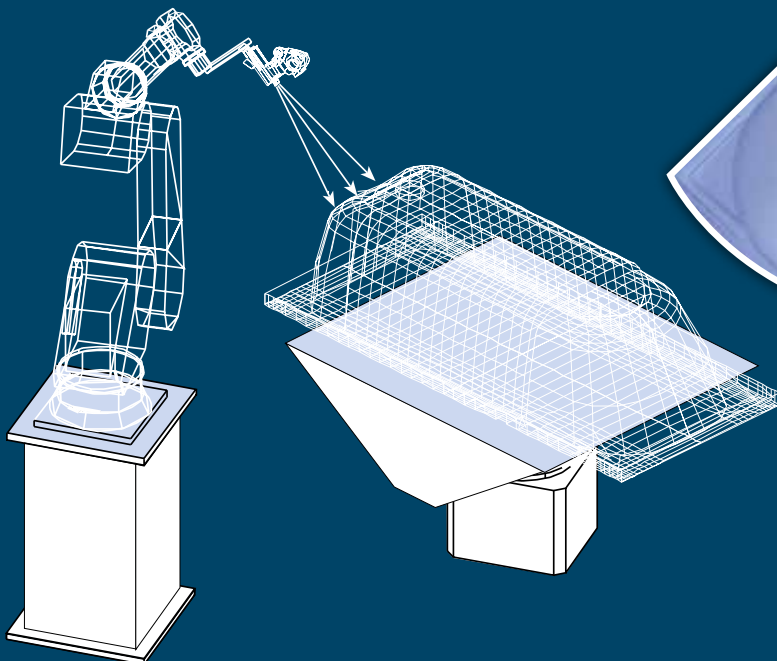

LAYER FOUR

"Blue" mix of Polyester resins seal the shell & completes the lamination.

Whereas most acrylic baths are constructed in two layers, Renaissance Armour Plus baths have four layers. Each one is designed to provide extra strength exactly where it is needed. This requires manufacturing to a high degree of accuracy such as that which is provided in the motor industry by robots. So we decided to use robotics to do this exacting job for us.