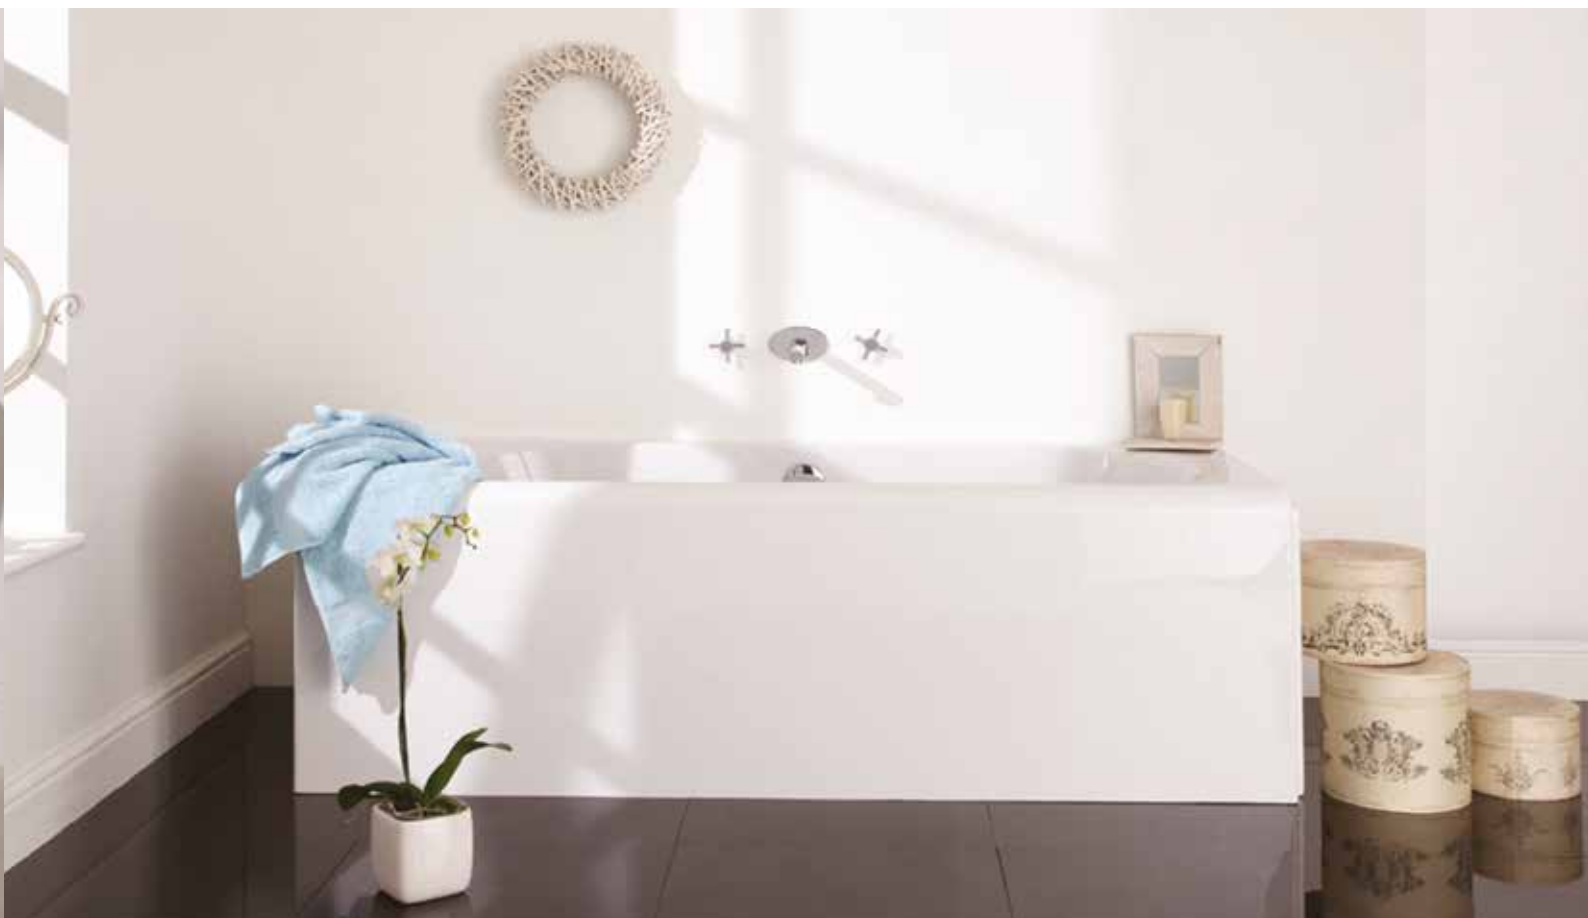

Solus 1700 x 800mm

Alta 1700 x 800mm

Aureus 1675 x 810mm

Solus plinth bath 1700 x 800mm Bath only supplied

Arcus 1675 x 810mm

Calista 1700 x 750mm

Integral Front Panel (2 end panels supplied).

MANUFACTURERS OF QUALITY ACRYLIC BATHS, AIRSPA'S,
SHOWER TRAYS & EASY ACCESS BATHS