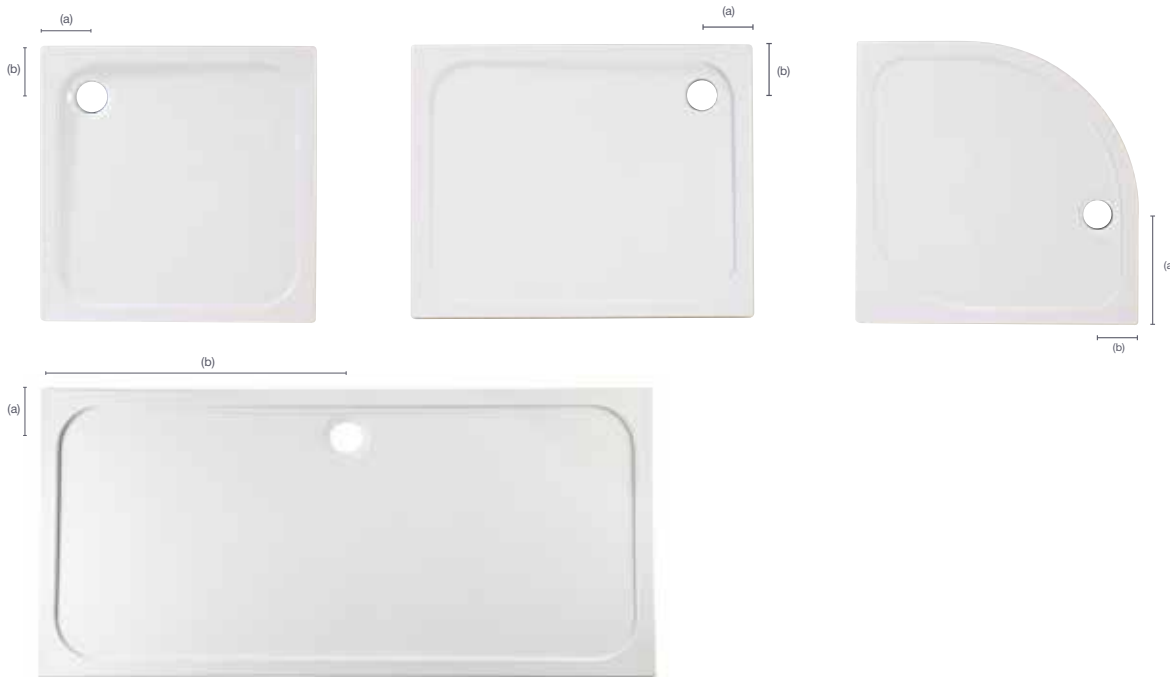

Blu-Gem Shower Trays

Our range of Blu-Gem shower trays exists of all popular sizes and is produced using our double skinned technology. With its identifiable Blue underneath ABS sheet which encapsulates the polyconcrete structure making this shower tray range one of the most robust shower tray ranges available.

- Twin Skinned for strength and rigidity – Precision mouldings front and rear encapsulate a highly rigid polyconcrete substrate to produce a highly engineered composite tray.
- 30% lighter than Standard Resin Trays
- High Gloss Acrylic surface with Anti-Bacterial hygienic properties.
- EN14527:2006 Class 1 Compliant
- EN 15720:2009 Compliant.
- 90mm Waste Outlet
- Can be fitted flat to floor or with Easy Fit Riser Kit option.
- Riser Kit incorporates specifically moulded sockets for accurate and reliable leg location. Easy assembly design ensures completion in minutes.
- Guarantee 10 Year
- Minimalist design only 45mm high (Nominal)

RECTANGULAR SHOWER TRAY

Size (mm)	Waste Position (a)	Waste Position (b)	Product Code
900 X 760 Rect.	147mm	147mm	2RBG90X76R
1000 X 800 Rect	147mm	147mm	2RBG10X80R
1100 X 760 Rect	147mm	147mm	2RBG11X76R
1100 X 800Rect	147mm	147mm	2RBG11X8R
1200 X 700Rect	147mm	147mm	2RBG12X70R
1200 X 760 Rect	147mm	147mm	2RBG12X76R
1200 X 800 Rect	147mm	147mm	2RBG12X80R
1200 X 900 Rect	147mm	147mm	2RBG12X90R
1400 X 800 Rect	147mm	147mm	2RBG14X8R
1400 X 900 Rect.	147mm	147mm	2RBG14X90R
1500 X 700 Rect	147mm	147mm	2RBG15X70R
1500 X 800 Rect	147mm	147mm	2RBG15X80R
1500 X 900 Rect	147mm	147mm	2RBG15X9R
1685 X 700 Rect	147mm	147mm	2RG1685X700R
1600 X 800Rect	147mm	147mm	2RBG16X8R
1600 X 900 Rect	147mm	147mm	2RBG16X9R
1700 X 760 Rect	147mm	147mm	2RBG17X76R
1700 X 800 Rect (centre waste)	147mm	850mm	2RBG17X80R

SQUARE SHOWER TRAY

Size (mm)	Waste Position (a)	Waste Position (b)	Product Code
760 X 760	147mm	147mm	2RBG76X76R
800 X 800	147mm	147mm	2RBG80X80R
900 X 900	147mm	147mm	2RBG90X90R

QUADRANT SHOWER TRAY

Size (mm)	Waste Position (a)	Waste Position (b)	Product Code
800 Quad	250mm	130mm	2RBG80X80Q
900 X 760 Quad LH	250mm	130mm	2RBG90X76LH
900 X 760 Quad RH	250mm	130mm	2RBG90X76RH
900 X 800 Quad LH	250mm	130mm	2RBG90X80QLH
900 X 800 Quad RH	250mm	130mm	2RBG90X80QRH
900 Quad	350mm	130mm	2RBG90X90Q
1000 X 1000 Quad	350mm	130mm	2RBG10X10Q
1000 X 800 Quad LH	350mm	130mm	2RBG10X80QLH
1000 X 800 Quad RH	350mm	130mm	2RBG10X80QRH
1200 X 800 Quad LH	450mm	130mm	2RBG12X80QLH
1200 X 800 Quad RH	450mm	130mm	2RBG12X80QRH
1200 X 900 Quad LH	450mm	130mm	2RBG12X9QLH
1200 X 900 Quad RH	450mm	130mm	2RBG12X90QRH