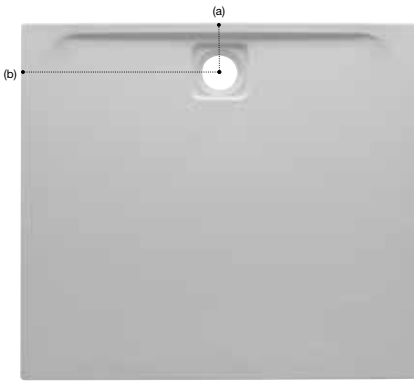

Slimline 25mm Double skinned Tray

Renaissance Slimline Shower Tray range incorporates functional design with innovative production technology

- Double skinned technology has ABS forming on front and rear of the shower tray for extra rigidity.
- ACRYLIC CAPPED ABS for strength and rigidity - Precision mouldings encapsulate a highly rigid polyconcrete substrate to produce a highly engineered composite tray.
- High Gloss Acrylic surface with Anti-Bacterial hygienic properties
- EN14527:2006 Class 1 Compliant
- EN 15720:2009 Compliant
- 90mm Waste Outlet
- Can be fitted flat to floor or adapted to be level entry with no step
- Modern square chrome flush fitting waste cover
- Minimalist Design
- 10 YEAR GUARANTEE

SQUARE SHOWER TRAY