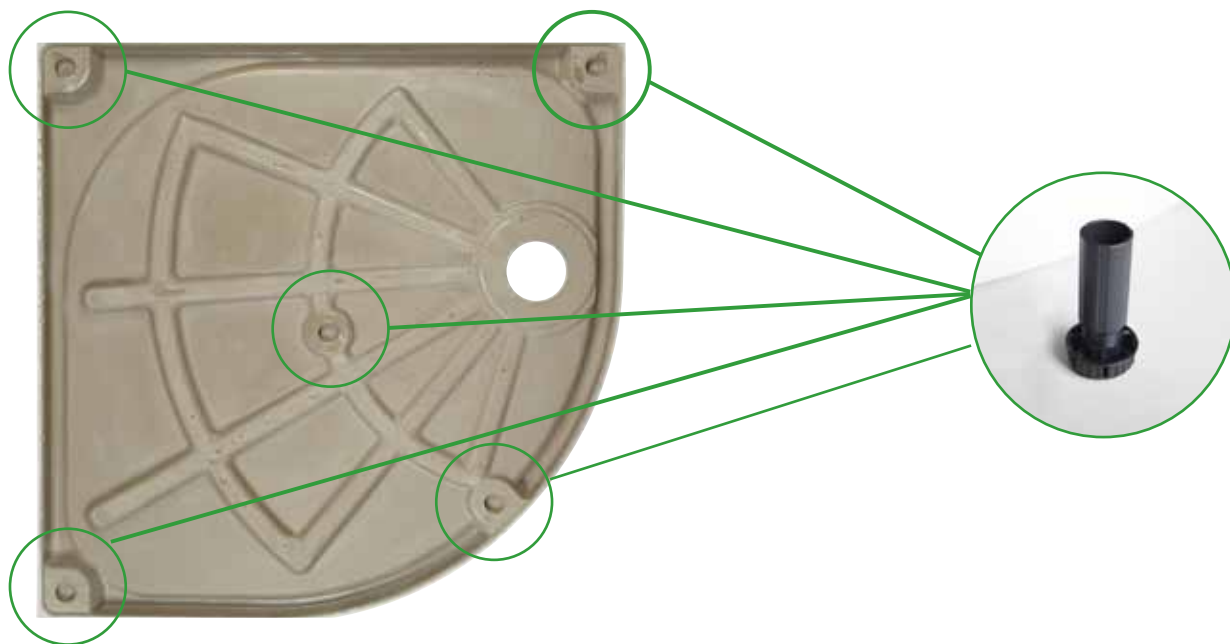

## RECTANGULAR SHOWER TRAY

| Size (mm)            | Waste Position (a) | Waste Position (b) | Product Code  |
|----------------------|--------------------|--------------------|---------------|
| 800 X 700 RECTANGLE  | 147mm              | 147mm              | 2REM80X70R    |
| 800 X 760 RECTANGLE  | 147mm              | 147mm              | 2REM80X76R    |
| 900 X 700 RECTANGLE  | 147mm              | 147mm              | 2REM90X70R    |
| 900 X 760 RECTANGLE  | 147mm              | 147mm              | 2REM90X76R    |
| 900 X 800 RECTANGLE  | 147mm              | 147mm              | 2REM90X80R    |
| 1000 X 700 RECTANGLE | 147mm              | 147mm              | 2REM10X70R    |
| 1000 X 760 RECTANGLE | 147mm              | 147mm              | 2REM10X76R    |
| 1000 X 800 RECTANGLE | 147mm              | 147mm              | 2REM10X80R    |
| 1000 X 900 RECTANGLE | 147mm              | 147mm              | 2REM10X90R    |
| 1100 X 800 RECTANGLE | 147mm              | 147mm              | 2REM11X80R    |
| 1200 X 700 RECTANGLE | 147mm              | 147mm              | 2REM12X70R    |
| 1200 X 760 RECTANGLE | 147mm              | 147mm              | 2REM12X76R    |
| 1200 X 800 RECTANGLE | 147mm              | 147mm              | 2REM12X80RXWH |
| 1200 X 900 RECTANGLE | 147mm              | 147mm              | 2REM12X90R    |
| 1300 X 800 RECTANGLE | 147mm              | 147mm              | 2REM13X80R    |
| 1400 X 700 RECTANGLE | 147mm              | 147mm              | 2REM14X70R    |

# Emerald Shower Tray riser kit

At only 85mm high the panel kit comes complete with the leg assemblies, so easy to install saving the need of screw fixings and time.