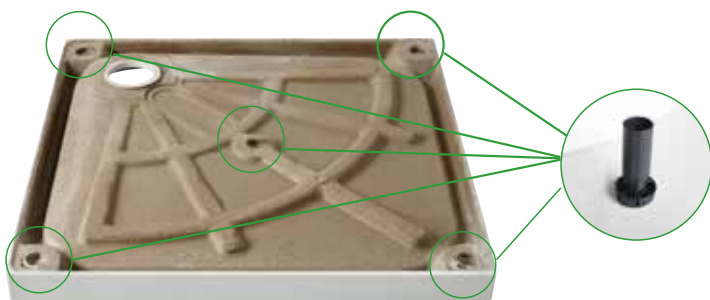

Emerald Upstand Shower Tray riser kit

At only 85mm high the panel kit comes complete with the leg assemblies, so easy to install saving the need of screw fixings and time.

SHOWER WASTE