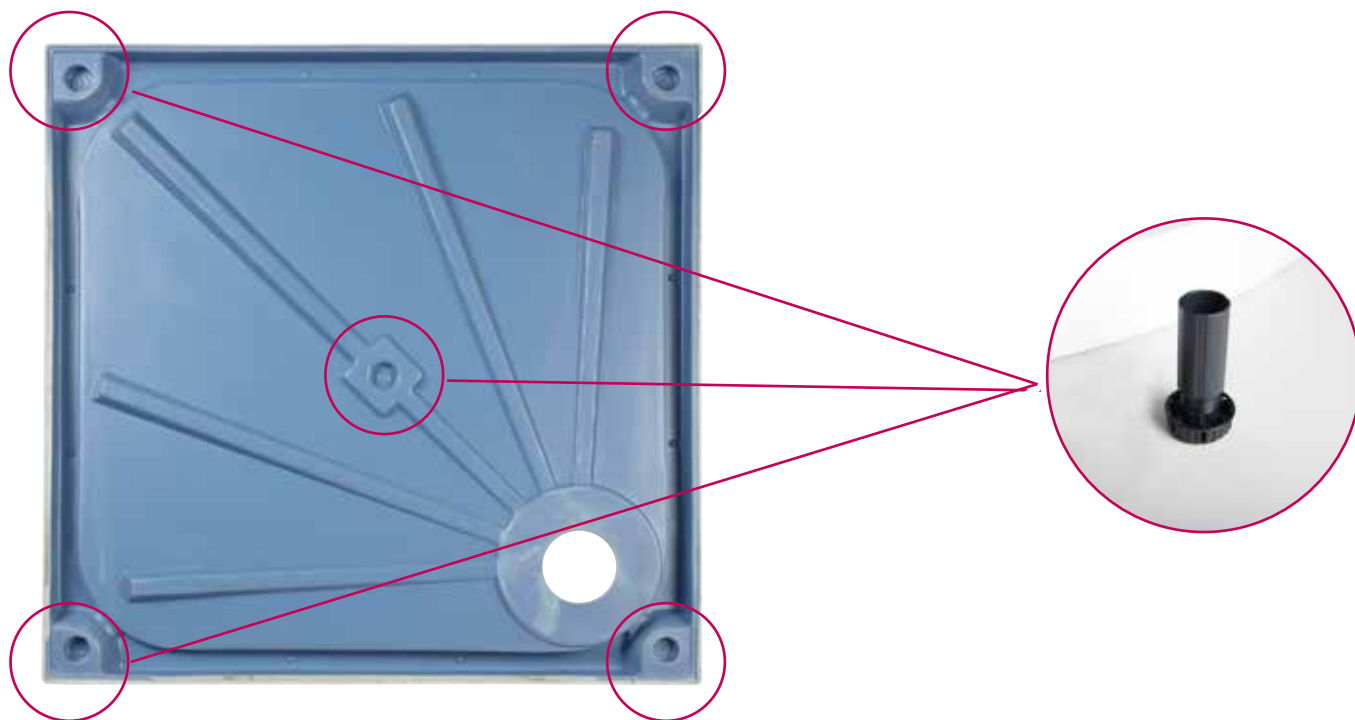

BLU-GEM shower tray riser kits

Should your installation require or prefer to be raised of the floor then a riser kit which comes complete with the leg assemblies is available. The panel(s) is only 85mm high, the underside of the tray has been specifically designed for ease of installing the legs and having the sockets for the legs strategically placed for overall support. Our 90mm waste with removable cover for ease of cleaning is also available.

LEGS AND PANEL CLIP POSITIONING