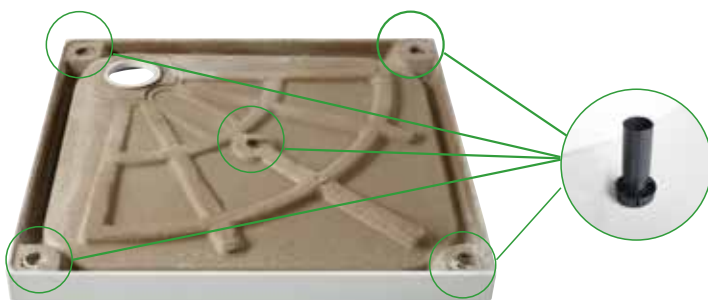

Emerald Upstand Shower Tray riser kit

At only 85mm high the panel kit comes complete with the leg assemblies, so easy to install saving the need of screw fixings and time.

SHOWER WASTE