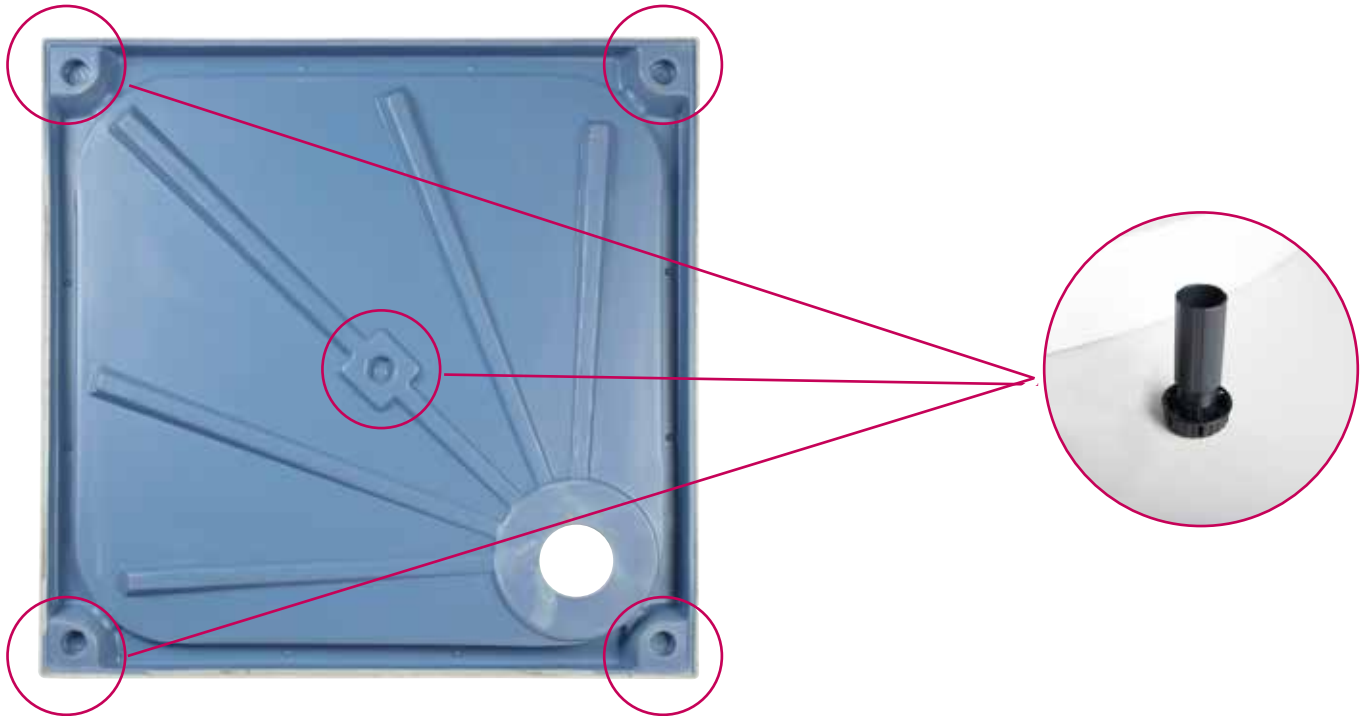

BLU-GEM shower tray riser kits

Should your installation require or prefer to be raised of the floor then a riser kit which comes complete with the leg assemblies is available. The panel(s) is only 85mm high, the underside of the tray has been specifically designed for ease of installing the legs and having the sockets for the legs strategically placed for overall support. Our 90mm waste with removable cover for ease of cleaning is also available.

LEGS AND PANEL CLIP POSITIONING