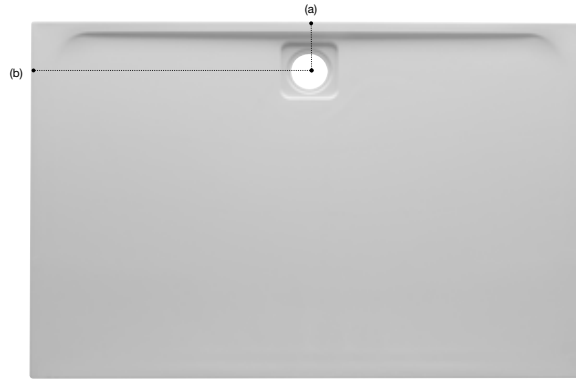

# Slimline 25mm Double skinned Tray

Renaissance Slimline Shower Tray range incorporates functional design with innovative production technology

- Double skinned technology has ABS forming on front and rear of the shower tray for extra rigidity.
- ACRYLIC CAPPED ABS for strength and rigidity - Precision mouldings encapsulate a highly rigid polyconcrete substrate to produce a highly engineered composite tray.
- High Gloss Acrylic surface with Anti-Bacterial hygienic properties
- EN14527:2006 Class 1 Compliant
- EN 15720:2009 Compliant
- 90mm Waste Outlet
- Can be fitted flat to floor or adapted to be level entry with no step
- Modern square chrome flush fitting waste cover
- Minimalist Design
- 10 YEAR GUARANTEE

SQUARE SHOWER TRAY

RECTANGULAR SHOWER TRAY

QUADRANT SHOWER TRAY

Size (mm)	Waste Position (a)	Waste Position (b)	Product Code
900 X 900	125mm	450mm	2R25M90X90R

Size (mm)	Waste Position (a)	Waste Position (b)	Product Code
1000 X 800	125mm	500mm	2R25M10X80R
1000 X 900	125mm	500mm	2R25M10X90R
1100 X 800	125mm	550mm	2R25M11X80R
1100 X 900	125mm	550mm	2R25M11X90R
1200 X 760	125mm	600mm	2R25M12X76R
1200 X 800	125mm	600mm	2R25M12X80R
1200 X 900	125mm	600mm	2R25M12X90R
1300 X 800	125mm	650mm	2R25M13X80R
1300 X 900	125mm	650mm	2R25M13X90R
1400 X 760	125mm	700mm	2R25M14X76R
1400 X 800	125mm	700mm	2R25M14X80R
1400 X 900	125mm	700mm	2R25M14X90R
1500 X 800	125mm	750mm	2R25M15X80R
1500 X 900	125mm	750mm	2R25M15X90R
1600 X 800	125mm	800mm	2R25M16X80R
1600 X 900	125mm	800mm	2R25M16X90R
1700 X 760	125mm	850mm	2R25M17X76R
1700 X 800	125mm	850mm	2R25M17X80R
1700 X 900	125mm	850mm	2R25M17X90R