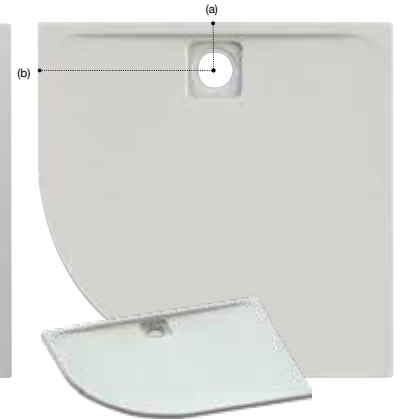

# Slimline 25mm Double skinned Tray

Renaissance Slimline Shower Tray range incorporates functional design with innovative production technology

- Double skinned technology has ABS forming on front and rear of the shower tray for extra rigidity.
- ACRYLIC CAPPED ABS for strength and rigidity - Precision mouldings encapsulate a highly rigid polyconcrete substrate to produce a highly engineered composite tray.
- High Gloss Acrylic surface with Anti-Bacterial hygienic properties
- EN14527:2006 Class 1 Compliant
- EN 15720:2009 Compliant
- 90mm Waste Outlet
- Can be fitted flat to floor or adapted to be level entry with no step
- Modern square chrome flush fitting waste cover
- Minimalist Design
- 10 YEAR GUARANTEE

SQUARE SHOWER TRAY

RECTANGULAR SHOWER TRAY

QUADRANT SHOWER TRAY

Size (mm)	Waste Position (a)	Waste Position (b)	Product Code
900 X 900	125mm	450mm	2R25M90X90R

Size (mm)	Waste Position (a)	Waste Position (b)	Product Code
1000 X 800	125mm	500mm	2R25M10X80R
1000 X 900	125mm	500mm	2R25M10X90R
1100 X 800	125mm	550mm	2R25M11X80R
1100 X 900	125mm	550mm	2R25M11X90R
1200 X 760	125mm	600mm	2R25M12X76R
1200 X 800	125mm	600mm	2R25M12X80R
1200 X 900	125mm	600mm	2R25M12X90R
1300 X 800	125mm	650mm	2R25M13X80R
1300 X 900	125mm	650mm	2R25M13X90R
1400 X 760	125mm	700mm	2R25M14X76R
1400 X 800	125mm	700mm	2R25M14X80R
1400 X 900	125mm	700mm	2R25M14X90R
1500 X 800	125mm	750mm	2R25M15X80R
1500 X 900	125mm	750mm	2R25M15X90R
1600 X 800	125mm	800mm	2R25M16X80R
1600 X 900	125mm	800mm	2R25M16X90R
1700 X 760	125mm	850mm	2R25M17X76R
1700 X 800	125mm	850mm	2R25M17X80R
1700 X 900	125mm	850mm	2R25M17X90R