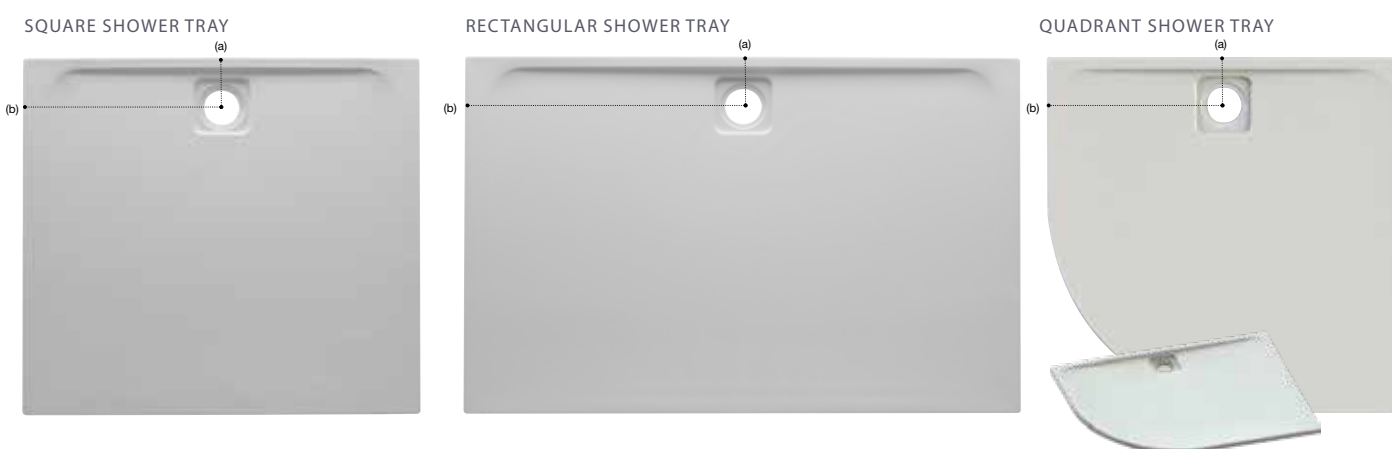

# Slimline 25mm Double skinned Tray

Renaissance Slimline Shower Tray range incorporates functional design with innovative production technology

- Double skinned technology has ABS forming on front and rear of the shower tray for extra rigidity.
- ACRYLIC CAPPED ABS for strength and rigidity - Precision mouldings encapsulate a highly rigid polyconcrete substrate to produce a highly engineered composite tray.
- High Gloss Acrylic surface with Anti-Bacterial hygienic properties
- EN14527:2006 Class 1 Compliant
- EN 15720:2009 Compliant
- 90mm Waste Outlet
- Can be fitted flat to floor or adapted to be level entry with no step
- Modern square chrome flush fitting waste cover
- Minimalist Design
- 10 YEAR GUARANTEE