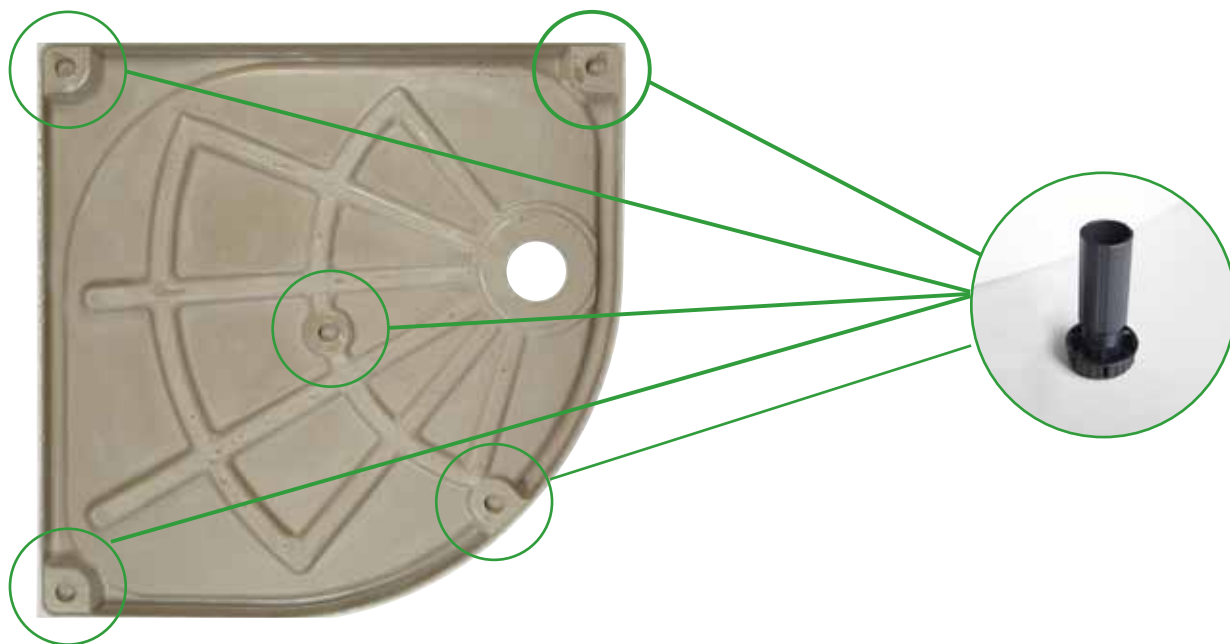

## QUADRANT SHOWER TRAY

Size (mm)	Waste Position (a)	Waste Position (b)	Product Code
800 QUAD (550 RADIUS)	250mm	130mm	2REM80X80QXWH
900 QUAD (550 RADIUS)	350mm	130mm	2REM90X90QXWH
1000 X 800 QUAD (550 RADIUS) LH	350mm	130mm	2REM10X80QLH
1000 X 800 QUAD (550 RADIUS) RH	350mm	130mm	2REM10X80QRH
1200 X 800 QUAD (550 RADIUS) LH	450mm	130mm	2REM12X80QLH
1200 X 800 QUAD (550 RADIUS) RH	450mm	130mm	2REM12X80QRH
1200 X 900 QUAD (550 RADIUS) LH	450mm	130mm	2REM12X90QLH
1200 X 900 QUAD (550 RADIUS) RH	450mm	130mm	2REM12X90QRH

## RECTANGULAR SHOWER TRAY

Size (mm)	Waste Position (a)	Waste Position (b)	Product Code
800 X 700 RECTANGLE	147mm	147mm	2REM80X70R
800 X 760 RECTANGLE	147mm	147mm	2REM80X76R
900 X 700 RECTANGLE	147mm	147mm	2REM90X70R
900 X 760 RECTANGLE	147mm	147mm	2REM90X76R
900 X 800 RECTANGLE	147mm	147mm	2REM90X80R
1000 X 700 RECTANGLE	147mm	147mm	2REM10X70R
1000 X 760 RECTANGLE	147mm	147mm	2REM10X76R
1000 X 800 RECTANGLE	147mm	147mm	2REM10X80R
1000 X 900 RECTANGLE	147mm	147mm	2REM10X90R
1100 X 800 RECTANGLE	147mm	147mm	2REM11X80R
1200 X 700 RECTANGLE	147mm	147mm	2REM12X70R
1200 X 760 RECTANGLE	147mm	147mm	2REM12X76R
1200 X 800 RECTANGLE	147mm	147mm	2REM12X80RXWH
1200 X 900 RECTANGLE	147mm	147mm	2REM12X90R
1300 X 800 RECTANGLE	147mm	147mm	2REM13X80R
1400 X 700 RECTANGLE	147mm	147mm	2REM14X70R

# Emerald Shower Tray riser kit

At only 85mm high the panel kit comes complete with the leg assemblies, so easy to install saving the need of screw fixings and time.