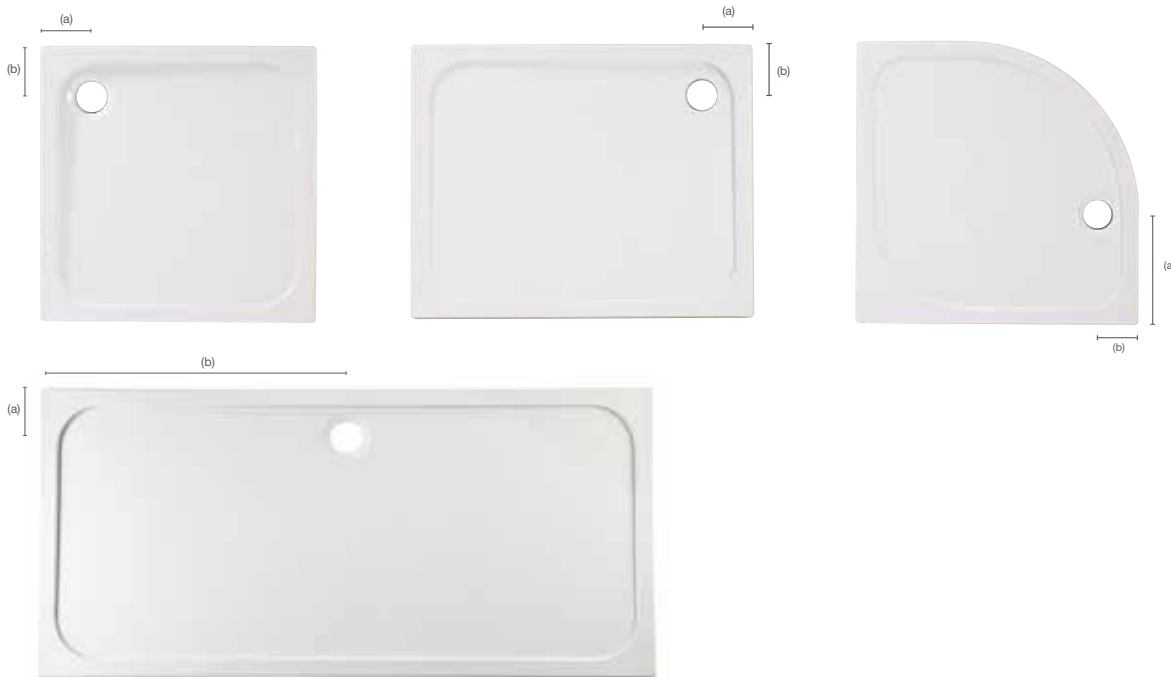

Blu-Gem Shower Trays

Our range of Blu-Gem shower trays exists of all popular sizes and is produced using our double skinned technology. With its identifiable Blue underneath ABS sheet which encapsulates the polyconcrete structure making this shower tray range one of the most robust shower tray ranges available.

- Twin Skinned for strength and rigidity – Precision mouldings front and rear encapsulate a highly rigid polyconcrete substrate to produce a highly engineered composite tray.
- 30% lighter than Standard Resin Trays
- High Gloss Acrylic surface with Anti-Bacterial hygienic properties.
- EN14527:2006 Class 1 Compliant
- EN 15720:2009 Compliant.
- 90mm Waste Outlet
- Can be fitted flat to floor or with Easy Fit Riser Kit option.
- Riser Kit incorporates specifically moulded sockets for accurate and reliable leg location. Easy assembly design ensures completion in minutes.
- Guarantee 10 Year
- Minimalist design only 45mm high (Nominal)

RECTANGULAR SHOWER TRAY

Size (mm)	Waste Position (a)	Waste Position (b)	Product Code
900 X 760 Rect.	147mm	147mm	2RBG90X76R
1000 X 800 Rect	147mm	147mm	2RBG10X80R
1100 X 760 Rect	147mm	147mm	2RBG11X76R
1100 X 800Rect	147mm	147mm	2RBG11X8R
1200 X 700Rect	147mm	147mm	2RBG12X70R
1200 X 760 Rect	147mm	147mm	2RBG12X76R
1200 X 800 Rect	147mm	147mm	2RBG12X80R
1200 X 900 Rect	147mm	147mm	2RBG12X90R
1400 X 800 Rect	147mm	147mm	2RBG14X8R
1400 X 900 Rect.	147mm	147mm	2RBG14X90R
1500 X 700 Rect	147mm	147mm	2RBG15X70R
1500 X 800 Rect	147mm	147mm	2RBG15X80R
1500 X 900 Rect	147mm	147mm	2RBG15X9R
1685 X 700 Rect	147mm	147mm	2RG1685X700R
1600 X 800Rect	147mm	147mm	2RBG16X8R
1600 X 900 Rect	147mm	147mm	2RBG16X9R
1700 X 760 Rect	147mm	147mm	2RBG17X76R
1700 X 800 Rect (centre waste)	147mm	850mm	2RBG17X80R

SQUARE SHOWER TRAY

Size (mm)	Waste Position (a)	Waste Position (b)	Product Code
760 X 760	147mm	147mm	2RBG76X76R
800 X 800	147mm	147mm	2RBG80X80R
900 X 900	147mm	147mm	2RBG90X90R

QUADRANT SHOWER TRAY

Size (mm)	Waste Position (a)	Waste Position (b)	Product Code
800 Quad	250mm	130mm	2RBG80X80Q
900 X 760 Quad LH	250mm	130mm	2RBG90X76LH
900 X 760 Quad RH	250mm	130mm	2RBG90X76RH
900 X 800 Quad LH	250mm	130mm	2RBG90X80QLH
900 X 800 Quad RH	250mm	130mm	2RBG90X80QRH
900 Quad	350mm	130mm	2RBG90X90Q
1000 X 1000 Quad	350mm	130mm	2RBG10X10Q
1000 X 800 Quad LH	350mm	130mm	2RBG10X80QLH
1000 X 800 Quad RH	350mm	130mm	2RBG10X80QRH
1200 X 800 Quad LH	450mm	130mm	2RBG12X80QLH
1200 X 800 Quad RH	450mm	130mm	2RBG12X80QRH
1200 X 900 Quad LH	450mm	130mm	2RBG12X9QLH
1200 X 900 Quad RH	450mm	130mm	2RBG12X90QRH